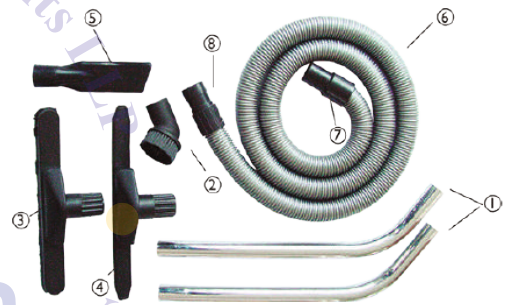

SP30 / SP260 / SP380