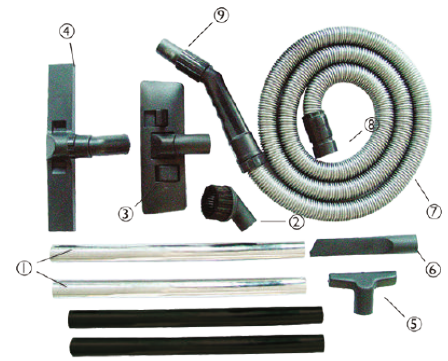

Our Machines are technologically advanced industrial wet & dry vacuum systems that have been proven and tested. It is stainless-steel body and low-noise, cooled Universal motors ensure long life. It comes with 1, 2 or 3 motors, offers high suction power and durability. The vacuum motors are designed to ensure consistent performance and life even under extensive usage.

ADVANTAGES : Durable flexi-hose, washable and reusable filter, and a motor that can run without breaks over considerably longer periods.

Note-Additional accessories available on request.

Application-

- ❖ Wet & Dry floor cleaning
- ❖ Sofa & Upholstery cleaning
- ❖ Tank cleaning
- ❖ AC Cleaning
- ❖ Car Interior cleaning
- ❖ Industrial and Shop floor cleaning
- ❖ Carpet Cleaning

SP15